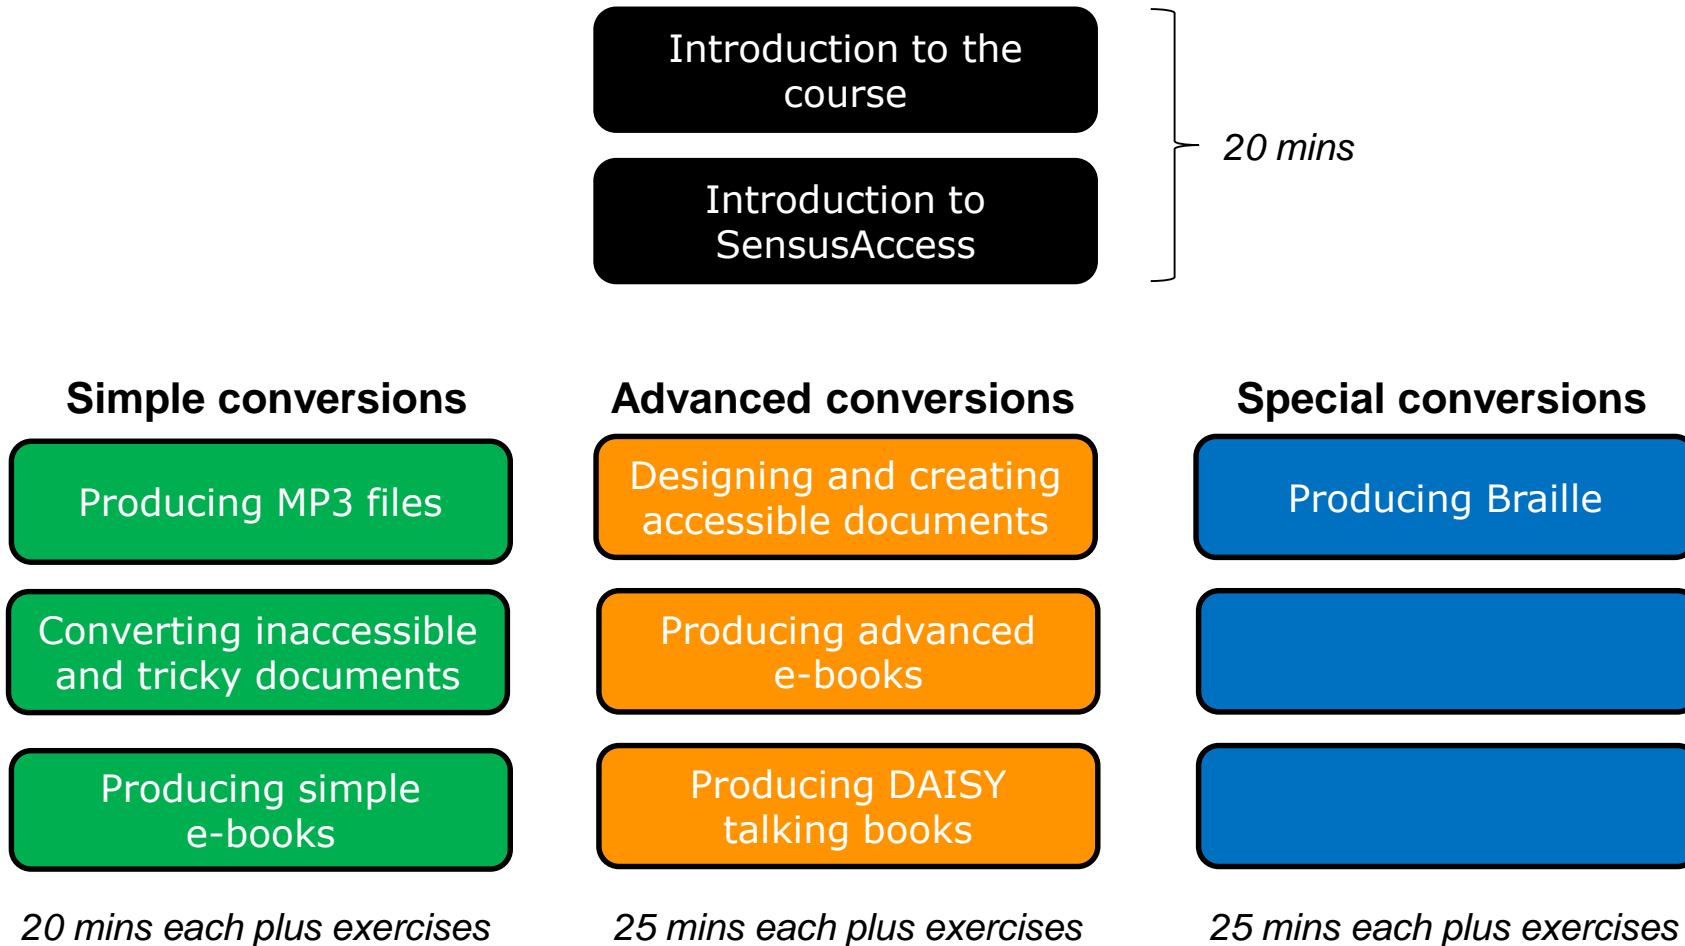

SensusAccess e-learning